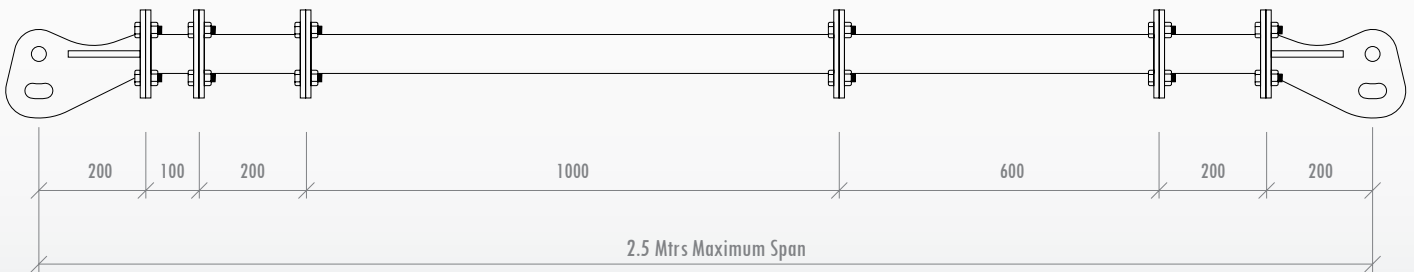

DESCRIPTION

Maximum capacity	8.0 tonne at 60° included sling angle (at 2.5Mtrs span)
Tare weight:	55kg Fully Assembled (excl. shackles or rigging gear)
Lifting Lugs (top) suit:	6.5 tonne Grade 'S' safety bow shackle
Lifting Lugs (lower) suit:	4.7 tonne Grade 'S' safety bow shackle

PRODUCT ASSURANCE

Parent Standard:	AS4991
Proof Load Testing	Yes
MPI Weld Inspection	Yes
Manufacturer's Guarantee	1 Year

LOAD CHART

Span (Mtrs)	WLL (tonnes)			Approx Sling Leg Length (Mtrs)			Approx Headroom (Mtrs)			END LUGS	Modules			
	60°	90°	120°	60°	90°	120°	60°	90°	120°		0.1m	0.2m	0.6m	1.0m
0.5	8	7	5	0.5	0.3	0.3	0.4	0.3	0.1	2	1			
0.6	8	7	5	0.6	0.4	0.3	0.5	0.3	0.2	2		1		
0.7	8	7	5	0.7	0.5	0.4	0.6	0.4	0.2	2	1	1		
0.8	8	7	5	0.8	0.6	0.4	0.7	0.4	0.2	2		2		
0.9	8	7	5	0.9	0.6	0.5	0.8	0.5	0.3	2	1	2		
1.0	8	7	5	1.0	0.7	0.5	0.9	0.5	0.3	2			1	
1.1	8	7	4	1.1	0.8	0.6	1.0	0.6	0.3	2	1		1	
1.2	8	7	4	1.2	0.8	0.6	1.0	0.6	0.4	2		1	1	
1.3	8	7	4	1.3	0.9	0.7	1.1	0.7	0.4	2	1	1	1	
1.4	8	7	4	1.4	1.0	0.7	1.2	0.7	0.4	2				1
1.5	8	7	4	1.5	1.1	0.8	1.3	0.8	0.4	2	1			1
1.6	8	6	3	1.6	1.1	0.8	1.4	0.8	0.5	2		1		1
1.7	8	6	3	1.7	1.2	0.9	1.5	0.9	0.5	2	1	1		1
1.8	8	6	3	1.8	1.3	0.9	1.6	0.9	0.5	2		2		1
1.9	8	6	3	1.9	1.3	1.0	1.7	1.0	0.6	2	1	2		1
2.0	8	6	3	2.0	1.4	1.0	1.7	1.0	0.6	2			1	1
2.1	8	5	3	2.1	1.5	1.1	1.8	1.1	0.6	2	1		1	1
2.2	8	5	3	2.2	1.6	1.1	1.9	1.1	0.6	2		1	1	1
2.3	8	5	3	2.3	1.6	1.2	2.0	1.2	0.7	2	1	1	1	1
2.4	8	5	3	2.4	1.7	1.2	2.1	1.2	0.7	2		2	1	1
2.5	8	5	3	2.5	1.8	1.3	2.2	1.3	0.7	2	1	2	1	1

IMPORTANT

Prior to conducting any operations with this device, a lift study must be undertaken noting the capacity and tare weights of the device in its various configurations.

WE PROVIDE SUPERIOR QUALITY LIFTING PRODUCTS AUSTRALIA WIDE

All Maxirig products are designed and manufactured in Australia by our highly skilled team of engineers and boilermakers.

VISIT WWW.MAXIRIG.COM.AU